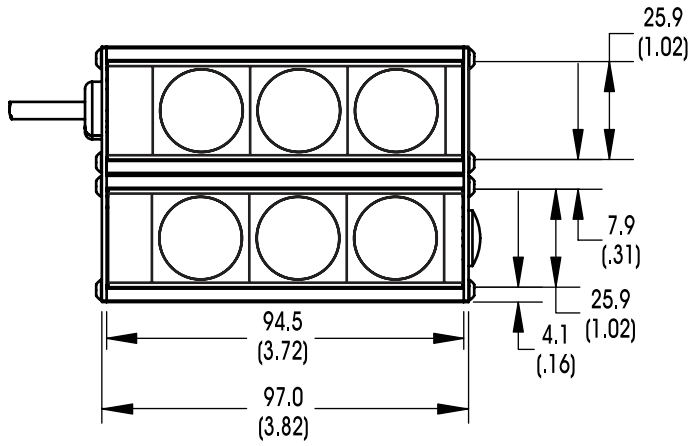

**Optimal working distance:**  
152.4mm (6") - 609.6mm (24")

### Light Consistency Information

Intensity Distribution

Intensity Cross Section

Dimensional Information

[Click for Installation Models & Drawings](#)

Cable Length: 1.5 Meter (59")

DIMENSIONS ARE IN MILLIMETERS (INCHES)

Standard Variation Current Specifications

	uv	blue	green	amber	red	infra-red	white	
@24	350	350	350	350	350	350	350	mA

General Specifications

Weight:	226.8 g (8oz)
Finish:	Black Anodized
Operating Temperature:	0-60°C
Meets Specifications:	CE, RoHS