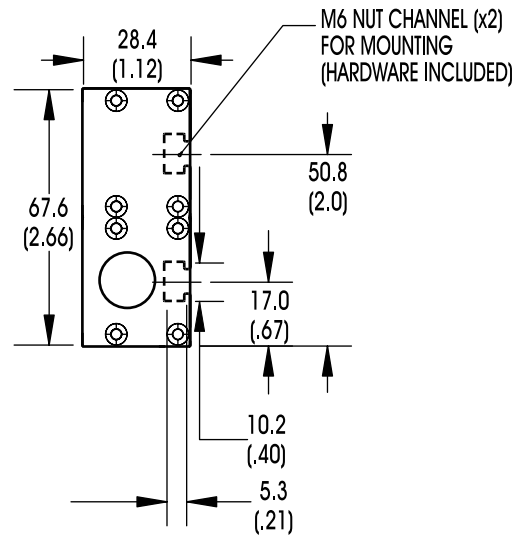

**Optimal working distance:**  
152.4mm (6") - 609.6mm (24")

### Light Consistency Information

Intensity Distribution

Intensity Cross Section

Dimensional Information

[Click for Installation Models & Drawings](#)

Cable Length: 1.5 Meter (59")

DIMENSIONS ARE IN MILLIMETERS (INCHES)

Standard Product Information

Red	Max. Illumination	Irradiance (mW/cm <sup>2</sup> )	Illuminance (Lux)
	Working Distance: 300mm	320	5,800
	Working Distance: 600mm	125	2,200
	Lifetime	50,000 hrs	
White	Max. Illumination	Irradiance (mW/cm <sup>2</sup> )	Illuminance (Lux)
	Working Distance: 300mm	525	21,400
	Working Distance: 600mm	180	7,400
	Lifetime	50,000 hrs	