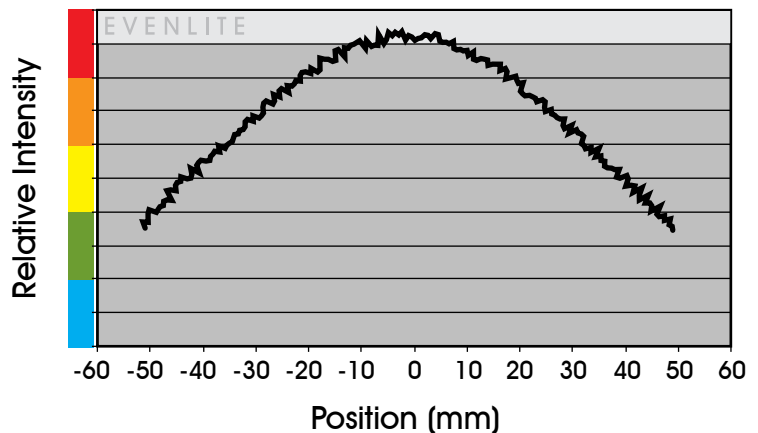

Intensity Cross Section