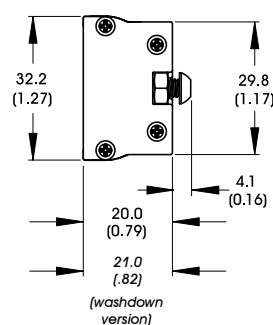

AL116

Compact High Brightness Bar Light

- 4i) High intensity light in a small package - only 32.2 mm (1.27") wide
- 4i) Convenient M4 nut channel for mounting

Ordering Information

Standard Product:
Shipped Next Day

Standard Product Variation:
Shipped Within Two Weeks

AL116-WHIC

Configured with inline
Current Source

IC = ICS (requires 24v power supply)
 IS = ISU (requires 24v power supply)
 C2 = Ai Connector
 C5 = Pulsar 320 Connector
 * Available with IC, IS, and 24v options only
 o Not available in combination with the Wash Down Option

Dimensional Information

Cable Length: 1.5 Meter (59")

DIMENSIONS ARE IN MILLIMETERS (INCHES)

[Click for Installation Models & Drawings](#)

Current Requirements

Standard Product Information

Product Lifetime: 50,000 hours