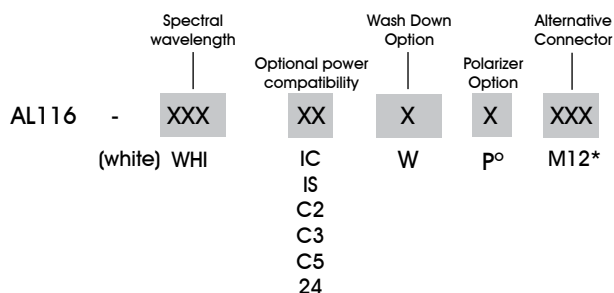

AL116

Compact High Brightness Bar Light

- 4i) High intensity light in a small package - only 32.2 mm (1.27") wide
- 4i) Convenient M4 nut channel for mounting

Ordering Information

Standard Product:
Shipped Next Day

Standard Product Variation:
Shipped Within Two Weeks

AL116-WHIC

Configured with inline
Current Source

IC = ICS (requires 24v power supply)
 IS = ISU (requires 24v power supply)
 C2 = Ai Connector
 C5 = Pulsar 320 Connector
 * Available with IC, IS, and 24v options only
 o Not available in combination with the Wash Down Option

Dimensional Information

Cable Length: 1.5 Meter (59")

DIMENSIONS ARE IN MILLIMETERS (INCHES)

[Click for Installation Models & Drawings](#)

Current Requirements

Standard Product Information

Product Lifetime: 50,000 hours