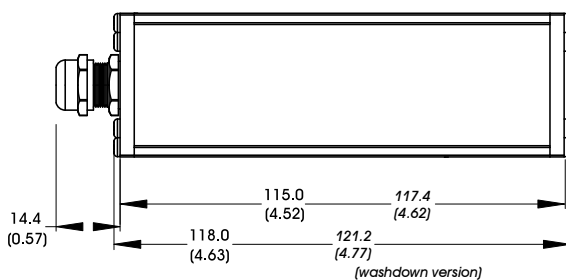

AL116

Compact High Brightness Bar Light

- 4i) High intensity light in a small package - only 32.2 mm (1.27") wide
- 4i) Convenient M4 nut channel for mounting

Ordering Information

Standard Product:
Shipped Next Day

Standard Product Variation:
Shipped Within Two Weeks

AL116-WHIC

Configured with inline
Current Source

IC = ICS (requires 24v power supply)
 IS = ISU (requires 24v power supply)
 C2 = Ai Connector
 C5 = Pulsar 320 Connector
 * Available with IC, IS, and 24v options only
 o Not available in combination with the Wash Down Option

Dimensional Information

Cable Length: 1.5 Meter (59")

DIMENSIONS ARE IN MILLIMETERS (INCHES)

[Click for Installation Models & Drawings](#)

Current Requirements

Standard Product Information

Product Lifetime: 50,000 hours