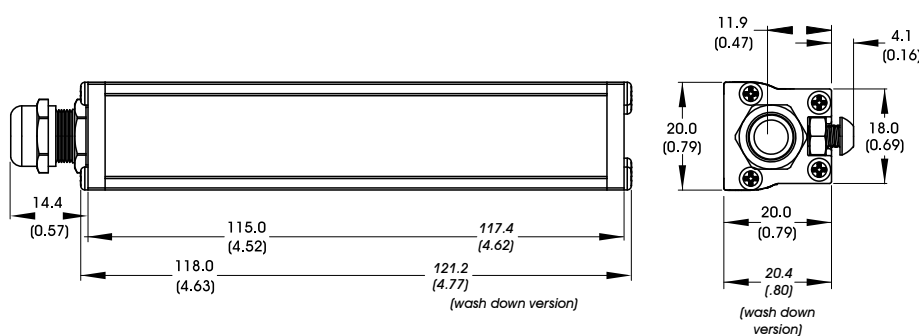

AL126

Compact High Brightness Bar Light

- 4i)** High intensity light in a small package - only 20mm (.79") wide.
- 4i)** Convenient M4 nut channel for mounting

Ordering Information

Standard Product:
Shipped Next Day

AL126-WHIC

Configured with inline
Current Source

Standard Product Variation:
Shipped Within Two Weeks

AL126	-	XXX	XX	X	X	XXX
		(blue) 470 (red) 625 (white) WHI	IC IS C2 C3 C5 24	W	D (Diffuser) P° (Polarizer)	M12* (male)

IC = ICS (requires 24v power supply)
 IS = ISU (requires 24v power supply)
 C2 = Ai Connector
 C5 = Pulsar 320 Connector
 o Not available in combination with the Wash Down Option
 * Available with IC, IS, and 24v options only

Dimensional Information

[Click for Installation Models & Drawings](#)

Cable Length: 1.5M (59")

DIMENSIONS ARE IN MILLIMETERS (INCHES)

Current Requirements

	blue	red	white	
24v	200	200	200	mA

Standard Product Information