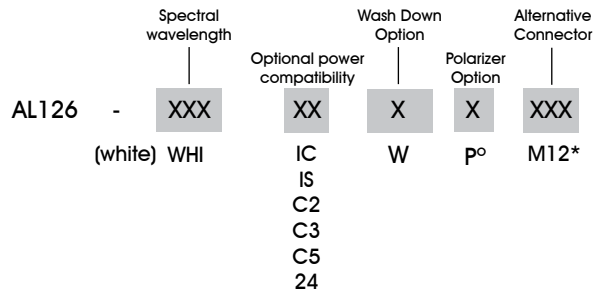

AL126

Compact High Brightness Bar Light

- 4i)** High intensity light in a small package - only 20mm (.79") wide.
- 4i)** Convenient M4 nut channel for mounting

Ordering Information

Standard Product:
Shipped Next Day

AL126-WHIC

Configured with inline
Current Source

Standard Product Variation:
Shipped Within Two Weeks

IC = ICS (requires 24v power supply)
 IS = ISU (requires 24v power supply)
 C2 = Ai Connector
 C5 = Pulsar 320 Connector
 * Available with IC, IS, and 24v options only
 o Not available in combination with the Wash Down Option

Dimensional Information

[Click for Installation Models & Drawings](#)

Cable Length: 1.5M (59")

DIMENSIONS ARE IN MILLIMETERS (INCHES)

Current Requirements

Standard Product Information

Product Lifetime: 50,000 hours