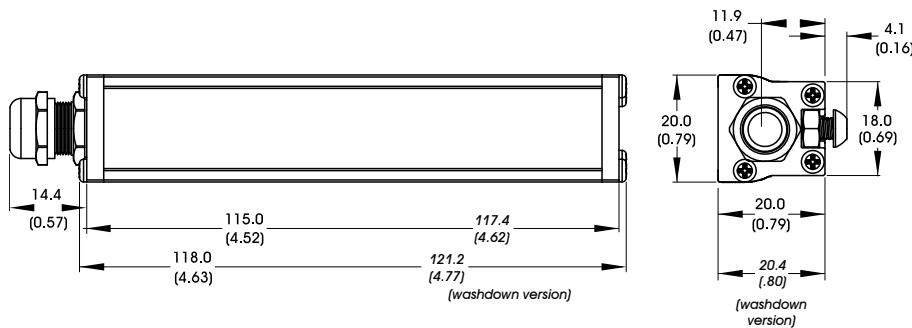

AL126

Compact High Brightness Bar Light

- 4i)** High intensity light in a small package - only 20mm (.79") wide.
- 4i)** Convenient M4 nut channel for mounting

Ordering Information

Standard Product:
Shipped Next Day

AL126-WHIC

Configured with inline
Current Source

Standard Product Variation:
Shipped Within Two Weeks

IC = ICS (requires 24v power supply)
 IS = ISU (requires 24v power supply)
 C2 = Ai Connector
 C5 = Pulsar 320 Connector
 * Available with IC, IS, and 24v options only
 o Not available in combination with the Wash Down Option

Dimensional Information

[Click for Installation Models & Drawings](#)

Cable Length: 1.5M (59")

DIMENSIONS ARE IN MILLIMETERS (INCHES)

Current Requirements

Standard Product Information

Product Lifetime: 50,000 hours