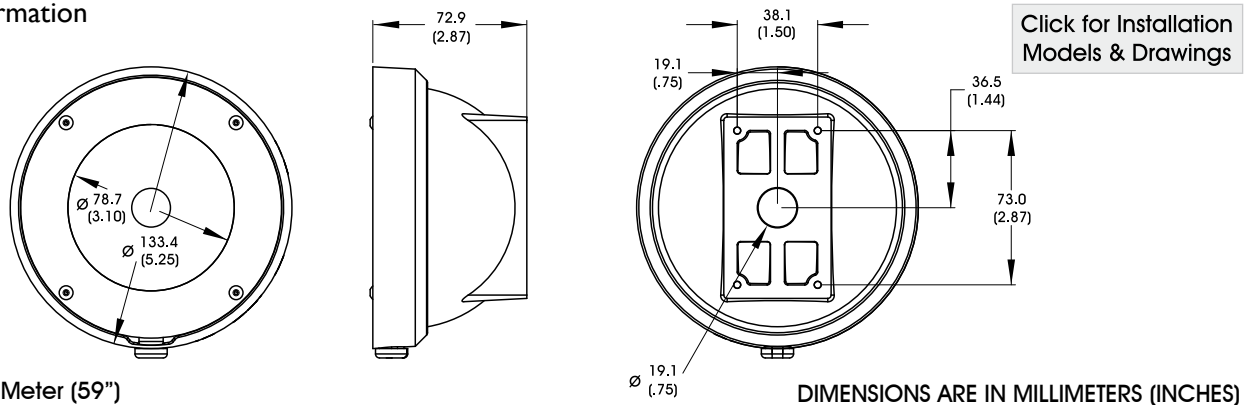

Optimal working distance:
25.4mm (1")
Effective Working Range:
12.7-50mm (.5"-2")

Dimensional Information

Cable Length: 1.5 Meter (59")

Standard Variation Current Specifications

	RGB	
@24	110	mA

Standard Product Information