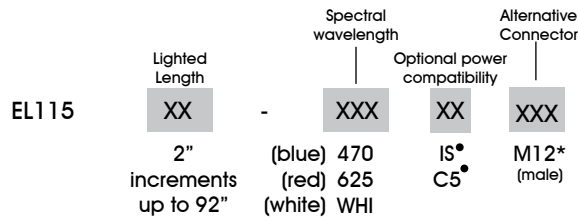

EL115

Expandable Wash-Down Linear Array

- Aii** Linear illumination in a NEMA 4X grade, field-replaceable enclosure
- Aii** Available in 2" increments up to 92"
- Aii** *Strobe only*

Ordering Information

Standard Product Variation:
Shipped Within Two Weeks

IS = ISU (requires 24v power supply)
C5 = Pulsar 320 Connector
* Available with IS option only
● Not available with all lengths

Built-to-order lights are non-returnable.

Dimensional Information

EL115	
PART NUMBER	LENGTH IN MM
EL11504	172.5 (6.8)
EL11506	223.3 (8.8)
EL11508	274.1 (10.8)
EL11510	324.9 (12.8)
EL11512	375.7 (14.8)
EL11514	426.5 (16.8)
EL11516	477.3 (18.8)
UP TO EL11592	2407.7 (94.8)

Cable Length: 1.5 Meter (59")

DIMENSIONS ARE IN MILLIMETERS (INCHES)

Current Requirements

Maximum draw per each 50mm (2") segment

Standard Product Information

Product Lifetime: Unlimited due to strobing

Operating Temperature: 0-60° C