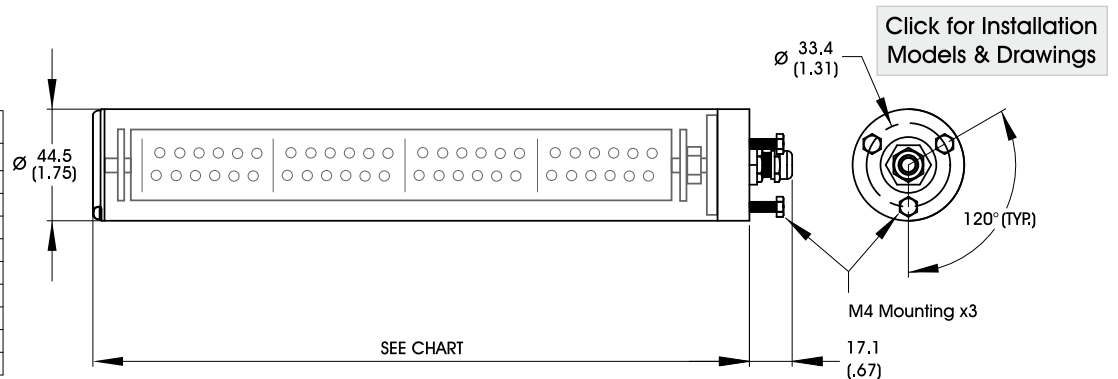

EL115

Expandable Wash-Down Linear Array

- Aii** Linear illumination in a NEMA 4X grade, field-replaceable enclosure
- Aii** Available in 2" increments up to 96"
- Aii** *Strobe only*

Ordering Information

Standard Product Variation:
Shipped Within Two Weeks

IS = ISU (requires 24v power supply)
C5 = Pulsar 320 Connector

- Not available with all lengths

Built-to-order lights are non-returnable.

Dimensional Information

EL115	
PART NUMBER	LENGTH IN MM
EL11504	172.5 (6.8)
EL11506	223.3 (8.8)
EL11508	274.1 (10.8)
EL11510	324.9 (12.8)
EL11512	375.7 (14.8)
EL11514	426.5 (16.8)
EL11516	477.3 (18.8)
UP TO EL11596	2509.3 (98.8)

Current Requirements

Maximum draw per each 50mm (2") segment

Standard Product Information

Product Lifetime: Unlimited due to strobing

Operating Temperature: 0-60° C