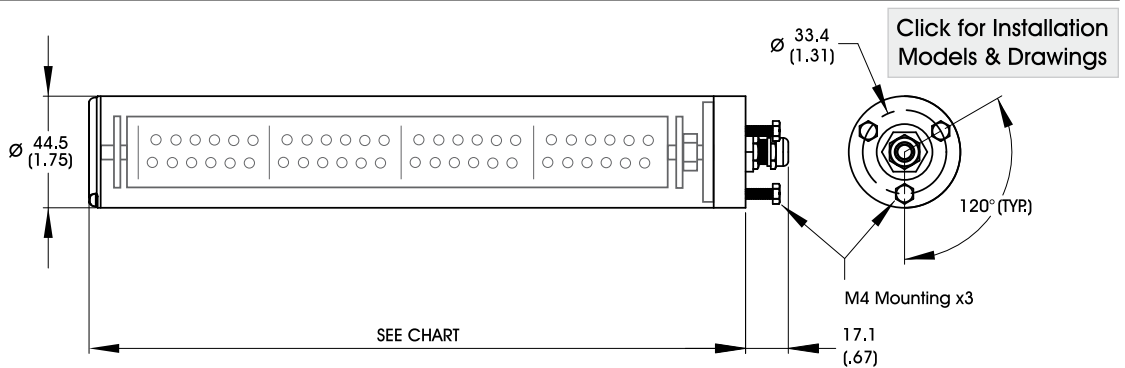

Standard Product Variation:
Shipped Within Two Weeks

IS = ISU (requires 24v power supply)
C5 = Pulsar 320 Connector
* Available with IS option only
● Not available with all lengths

Built-to-order lights are non-returnable.

Dimensional Information

EL115	
PART NUMBER	LENGTH IN MM
EL11504	172.5 (6.8)
EL11506	223.3 (8.8)
EL11508	274.1 (10.8)
EL11510	324.9 (12.8)
EL11512	375.7 (14.8)
EL11514	426.5 (16.8)
EL11516	477.3 (18.8)
UP TO EL11592	2407.7 (94.8)

Cable Length: 1.5 Meter (59")

DIMENSIONS ARE IN MILLIMETERS (INCHES)

Current Requirements

Maximum draw per each 50mm (2") segment

Standard Product Information

Product Lifetime: Unlimited due to strobing

Operating Temperature: 0-60° C