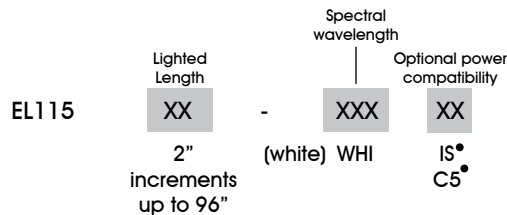

EL115

Expandable Wash-Down Linear Array

- Aii** Linear illumination in a NEMA 4X grade, field-replaceable enclosure
- Aii** Available in 2" increments up to 96"
- Aii** *Strobe only*

Ordering Information

Standard Product Variation:
Shipped Within Two Weeks

IS = ISU (requires 24v power supply)
C5 = Pulsar 320 Connector

- Not available with all lengths

Built-to-order lights are non-returnable.

Dimensional Information

EL115	
PART NUMBER	LENGTH IN MM
EL11504	172.5 (6.8)
EL11506	223.3 (8.8)
EL11508	274.1 (10.8)
EL11510	324.9 (12.8)
EL11512	375.7 (14.8)
EL11514	426.5 (16.8)
EL11516	477.3 (18.8)
UP TO EL11596	2509.3 (98.8)

Current Requirements

Maximum draw per each 50mm (2") segment

Standard Product Information

Product Lifetime: Unlimited due to strobing

Operating Temperature: 0-60° C