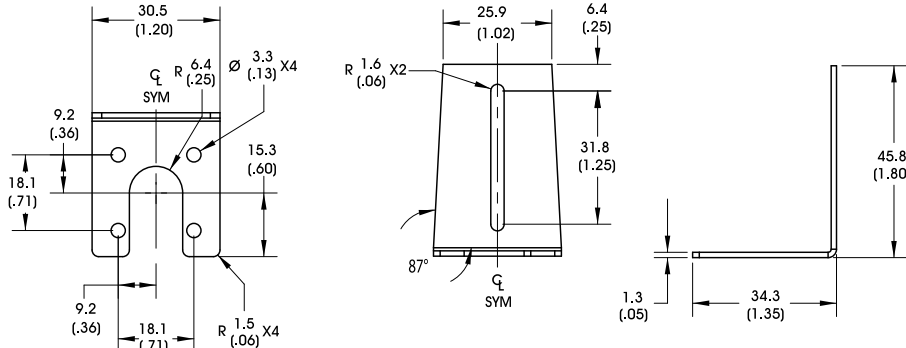

Effective Working Range:
75-600mm (3"-24")

Light Uniformity Information

(Standard Product: SL073-WHI24-001 @ 300mm)

Intensity Distribution

Intensity Cross Section

Dimensional Information

[Click for Installation Models & Drawings](#)

Cable Length: 1.5 Meter (59")

Find installation models at advancedillumination.com/drawandmodels.html

DIMENSIONS ARE IN MILLIMETERS (INCHES)

DIMENSIONS ARE IN MILLIMETERS (INCHES)

Mounting Bracket (Included)

Standard Variation Current Specifications

	blue	green	amber	red	infra-red	white	
@24	350	350	350	350	350	350	mA
Ai*	300	300	300	300	300	300	mA

*per channel, 1 channel

General Specifications

Weight:	96g (3.4oz)
Finish:	Black Anodized
Operating Temperature:	0-60°C
Meets Specifications:	CE, RoHS