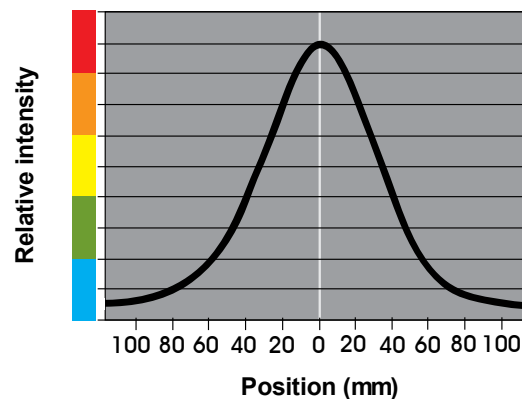

Effective Working Range:
75-600mm (3"-24")

Light Uniformity Information

(Standard Product: SL073-WHI24-001 @ 300mm)

Intensity Distribution

Intensity Cross Section

Dimensional Information

[Click for Installation Models & Drawings](#)

Standard Variation Current Specifications

	blue	green	amber	red	infra-red	white	
@24	350	350	350	350	350	350	mA
Ai*	300	300	300	300	300	300	mA

*per channel, 1 channel

General Specifications

Weight:	96g (3.4oz)
Finish:	Black Anodized
Operating Temperature:	0-60°C
Meets Specifications:	CE, RoHS

Standard Product Information

Red	Max. Illumination	Irradiance (mW/cm ²)	Illuminance (Lux)
	Working Distance: 300mm	1.9	N/A
	Working Distance: 600mm	.5	N/A
	Lifetime	50,000 hrs	
White	Max. Illumination	Irradiance (mW/cm ²)	Illuminance (Lux)
	Working Distance: 300mm	2.4	10,200
	Working Distance: 600mm	.63	2,600
	Lifetime	50,000 hrs	