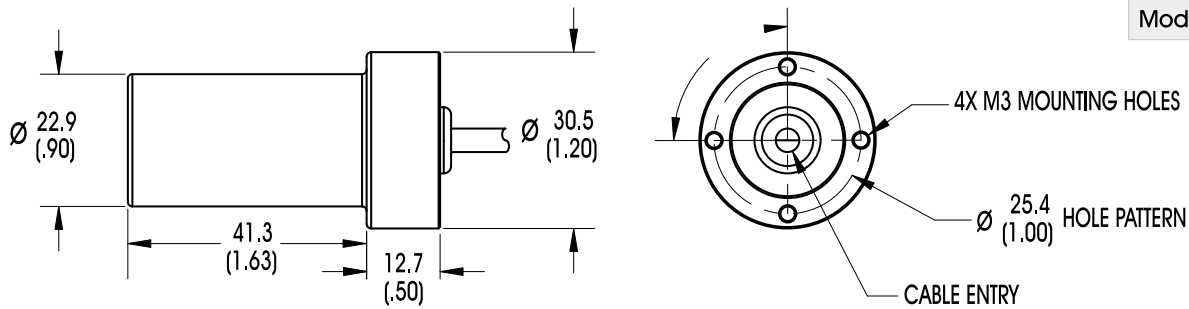

Effective Working Range:
75-600mm (3"-24")

Light Uniformity Information

(Standard Product: SL073-WHI24-001 @ 300mm)

Intensity Distribution

Intensity Cross Section

Dimensional Information

[Click for Installation Models & Drawings](#)

Cable Length: 1.5 Meter (59")

Find installation models at advancedillumination.com/drawandmodels.html

DIMENSIONS ARE IN MILLIMETERS (INCHES)

DIMENSIONS ARE IN MILLIMETERS (INCHES)

Mounting Bracket (Included)

Standard Variation Current Specifications

	blue	green	amber	red	infra-red	white	
@24	350	350	350	350	350	350	mA
Ai*	300	300	300	300	300	300	mA

*per channel, 1 channel

General Specifications

Weight:	96g (3.4oz)
Finish:	Black Anodized
Operating Temperature:	0-60°C
Meets Specifications:	CE, RoHS